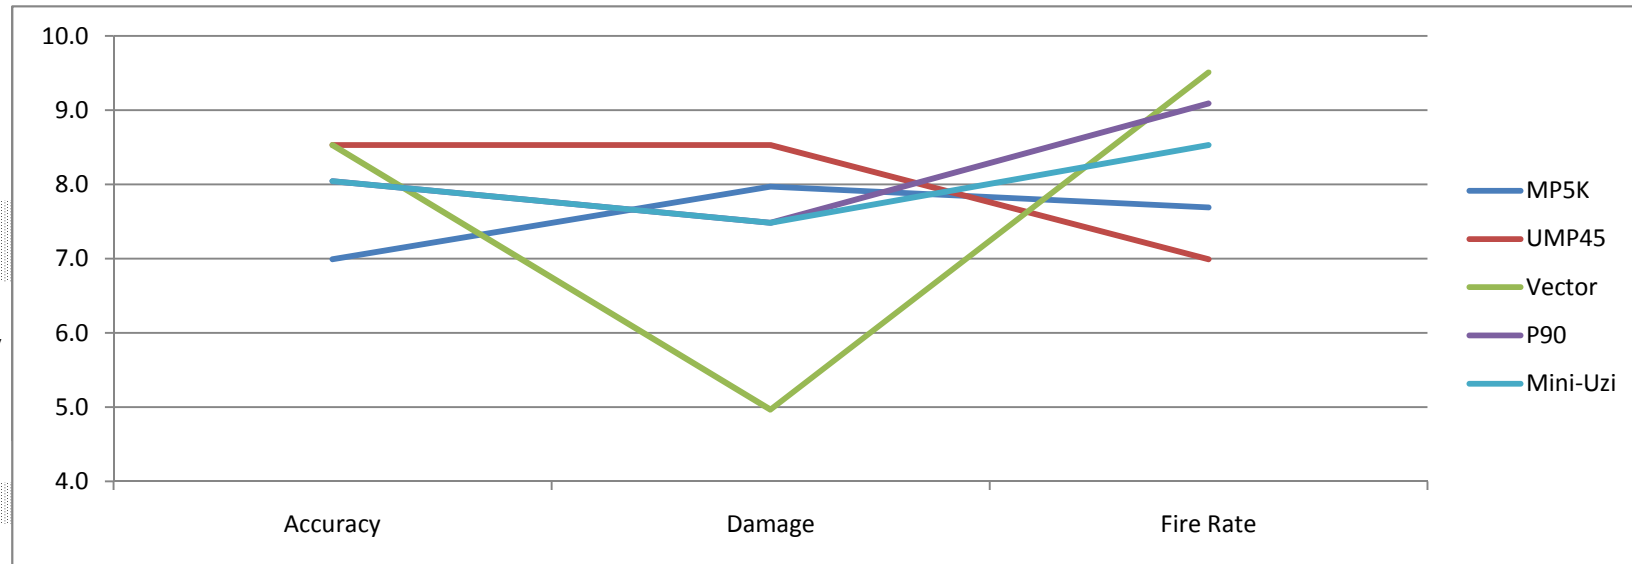

These are good charts to help identify weapon weaknesses.

Remember, there are OTHER characteristics to consider such as magazine size, fire mode, etc.