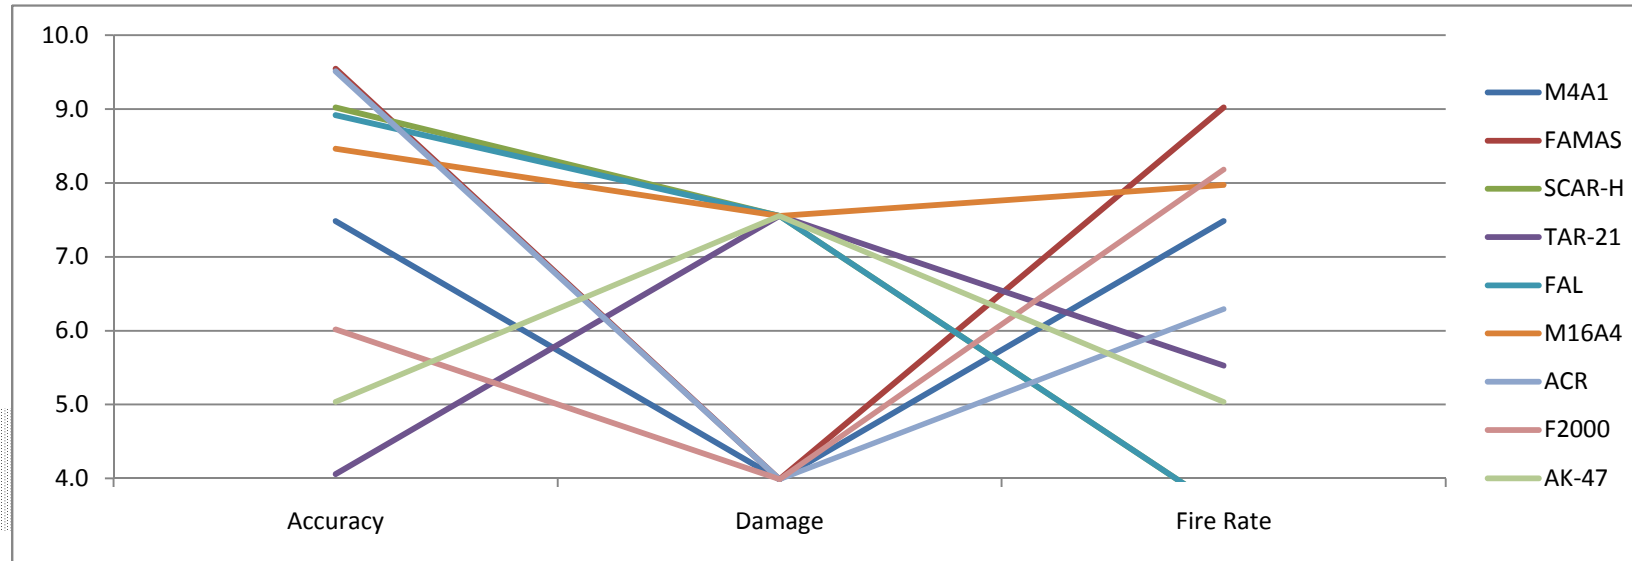

This chart is not yet complete as I have not played enough to open all weapons. Sorry, life has been busy.

If anyone has access to the XBOX 360 weapon data files let me know, I would

Rifle Chart (Ignore Range and Mobility)

Weapon	Accuracy	Damage	Fire Rate
M4A1	7.5	4.0	7.5
FAMAS	9.5	4.0	9.0
SCAR-H	9.0	7.6	3.6
TAR-21	4.1	7.6	5.5
FAL	8.9	7.6	3.6
M16A4	8.5	7.6	8.0
ACR	9.5	4.0	6.3
F2000	6.0	4.0	8.2
AK-47	5.0	7.6	5.0

SMG Chart (Ignore Range and Mobility)