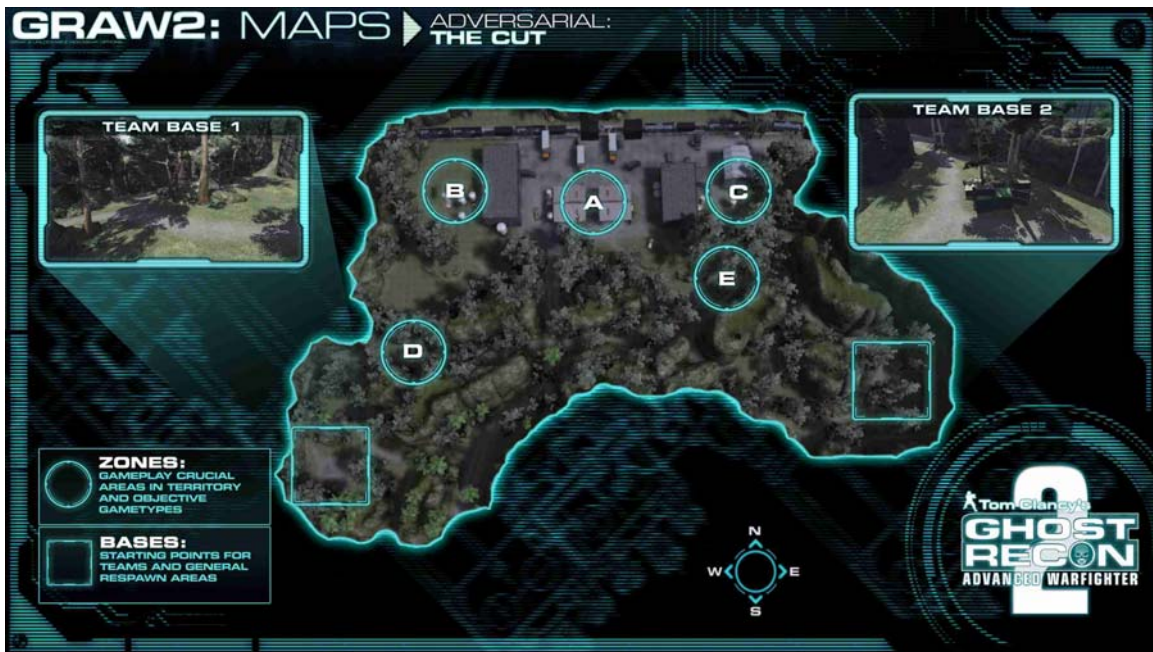

Overhead Maps
For
Ghost Recon Advanced Warfighter 2
XBOX 360

By Ick

A work in process.

Compass orientation is incorrect. Correct orientation shown below

Compass orientation is incorrect. Correct orientation shown below

GRAW2_overhead_maps.doc