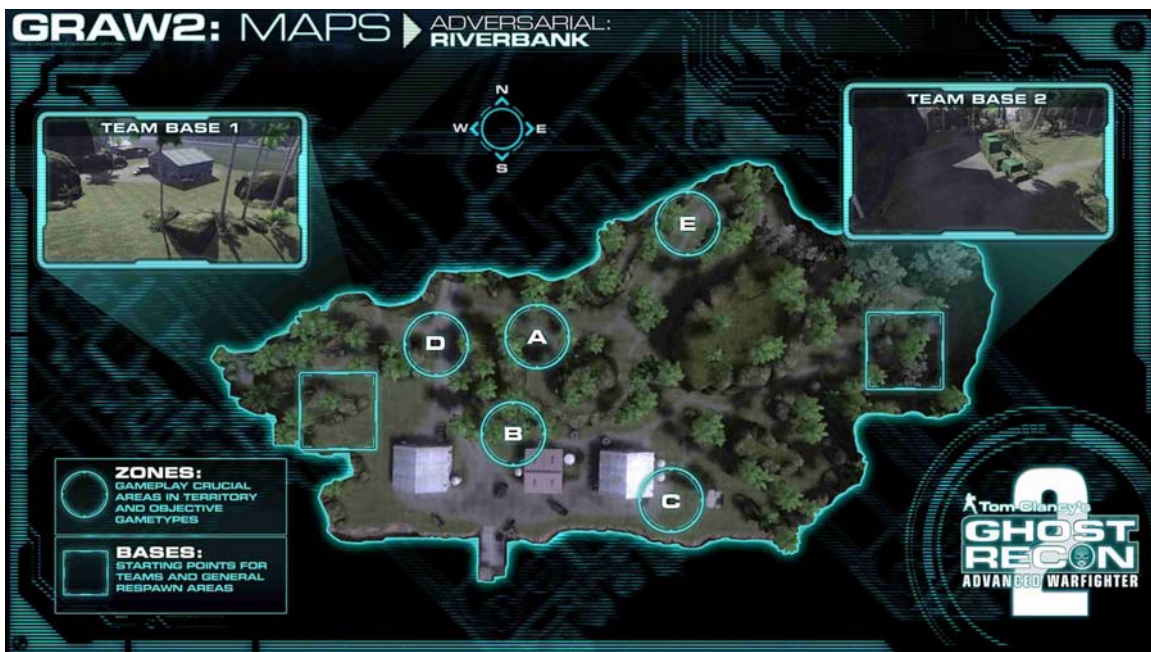

Overhead Maps
For
Ghost Recon Advanced Warfighter 2
XBOX 360

By Ick

A work in process.

Compass orientation is incorrect. Correct orientation shown below

Compass orientation is incorrect. Correct orientation shown below

GRAW2_overhead_maps.doc