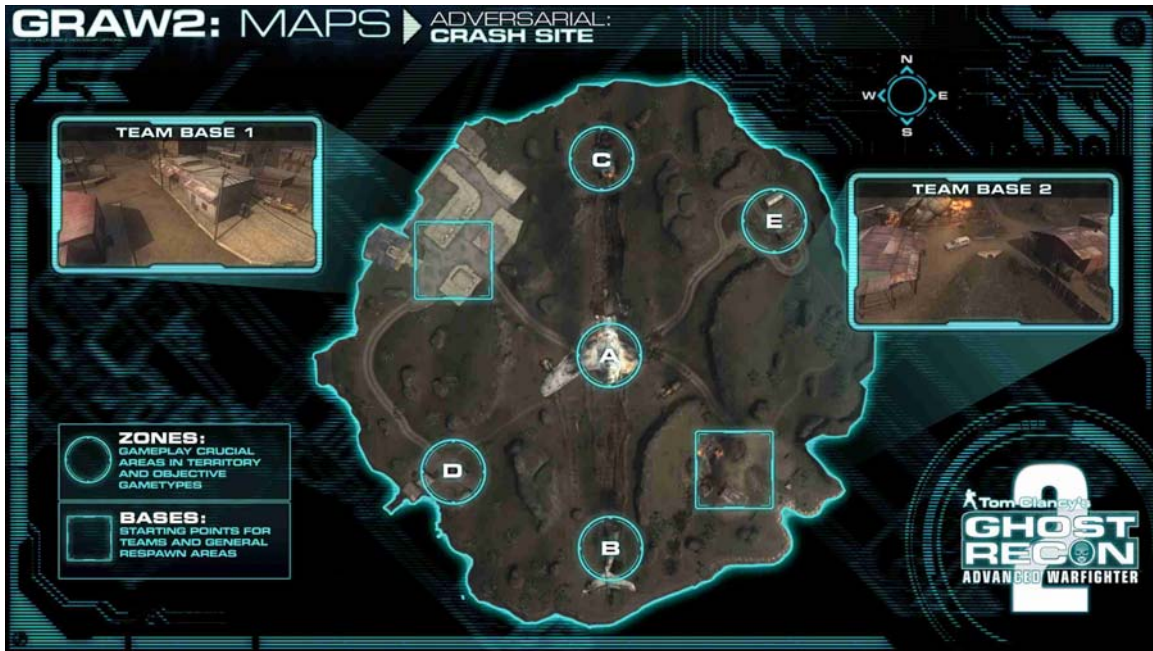

Overhead Maps
For
Ghost Recon Advanced Warfighter 2
XBOX 360

By Ick

A work in process.

Compass orientation is incorrect. Correct orientation shown below

Compass orientation is incorrect. Correct orientation shown below

GRAW2_overhead_maps.doc