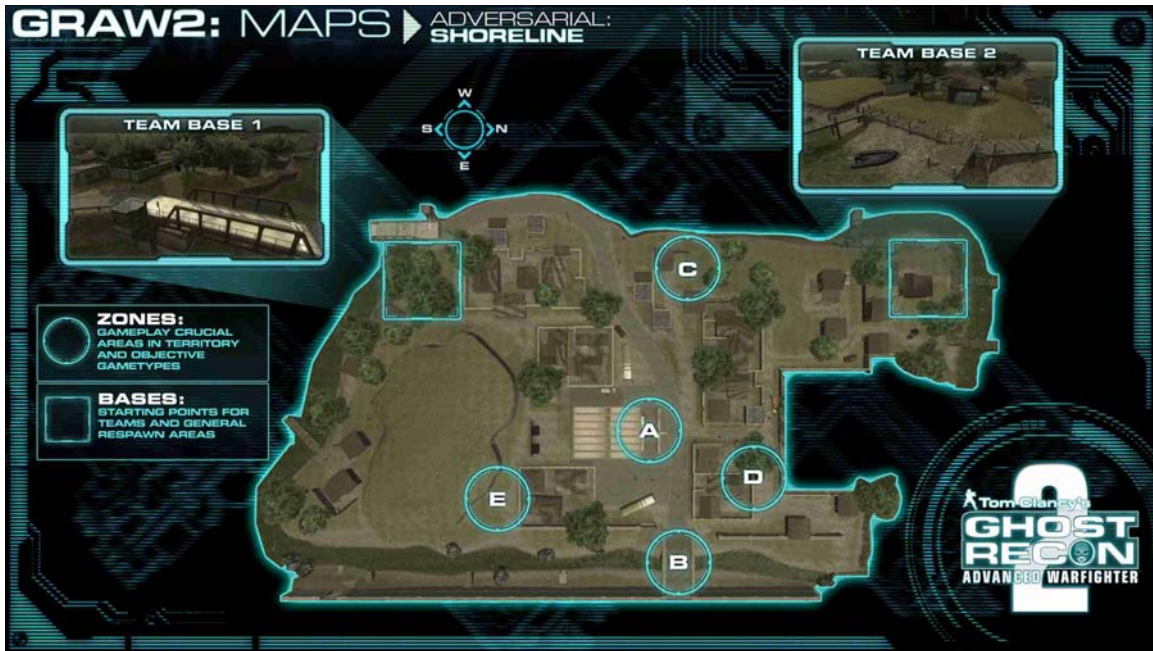

Overhead Maps
For
Ghost Recon Advanced Warfighter 2
XBOX 360

By Ick

A work in process.

Compass orientation is incorrect. Correct orientation shown below

Compass orientation is incorrect. Correct orientation shown below

GRAW2_overhead_maps.doc