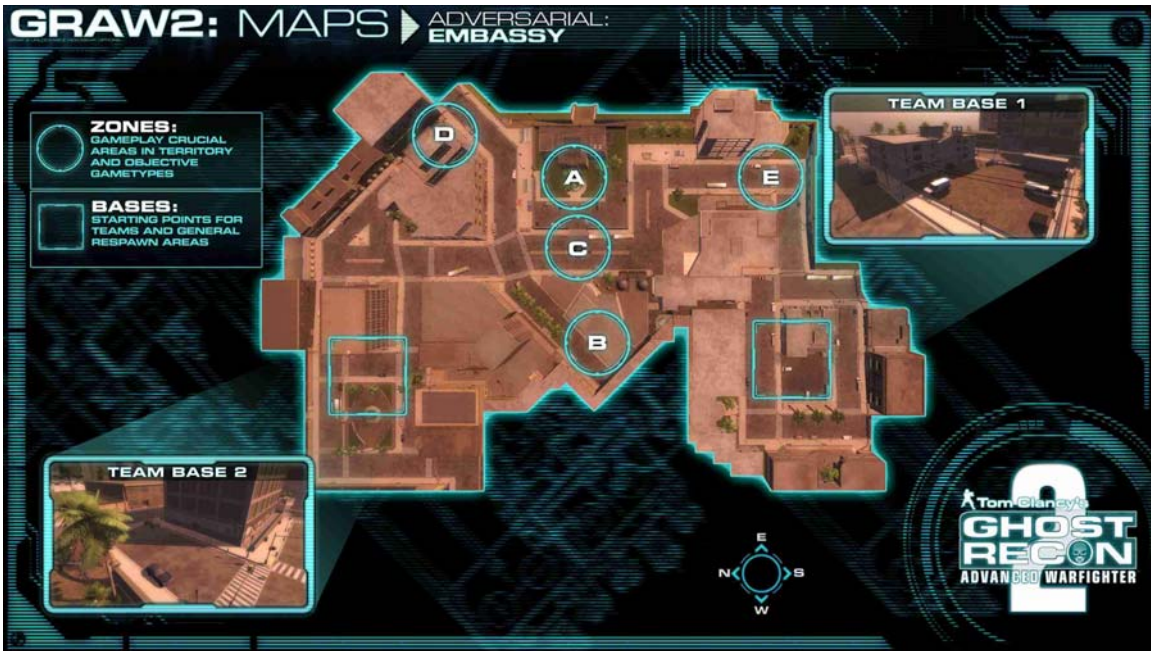

Overhead Maps
For
Ghost Recon Advanced Warfighter 2
XBOX 360

By Ick

A work in process.

Compass orientation is incorrect. Correct orientation shown below

Compass orientation is incorrect. Correct orientation shown below

GRAW2_overhead_maps.doc