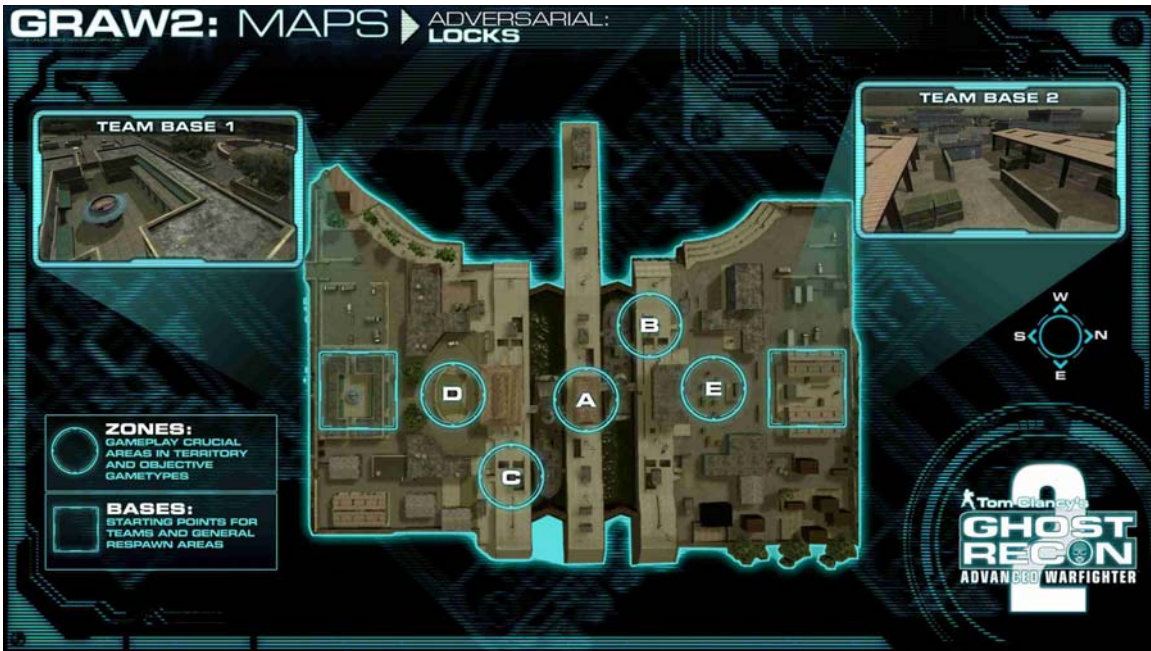

Overhead Maps
For
Ghost Recon Advanced Warfighter 2
XBOX 360

By Ick

A work in process.

Compass orientation is incorrect. Correct orientation shown below

Compass orientation is incorrect. Correct orientation shown below

GRAW2_overhead_maps.doc